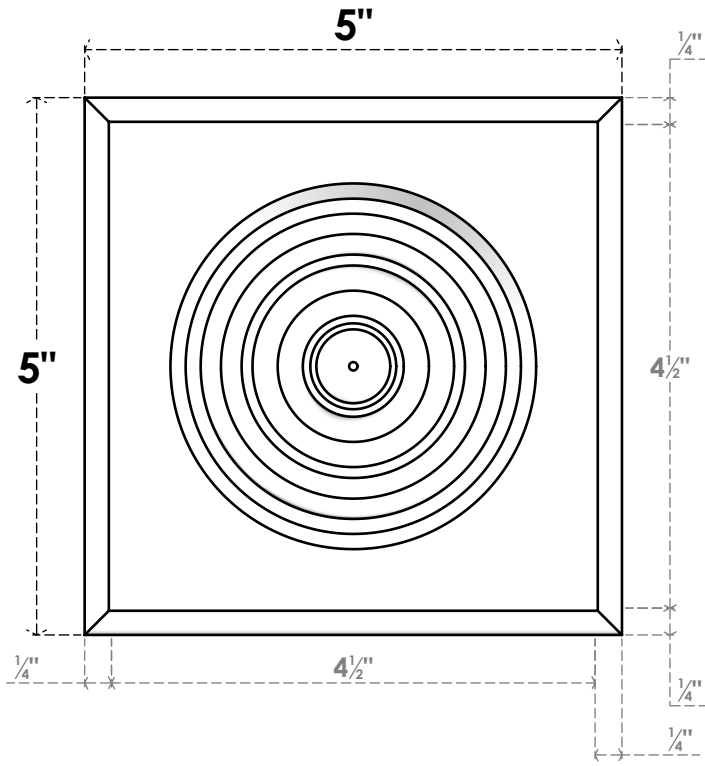

ROSP050X050X050SDG04

5"W X 5"H X 1/2"P STANDARD SEDGWICK BULLSEYE ROSETTE WITH ROUNDED EDGE, ARCHITECTURAL GRADE PVC

FRONT

SIDE

EKENA MILLWORK
2300 WEST MAIN ST.
CLARKSVILLE, TX 75426
TOLL FREE: 866-607-0453
WWW.EKENAMILLWORK.COM