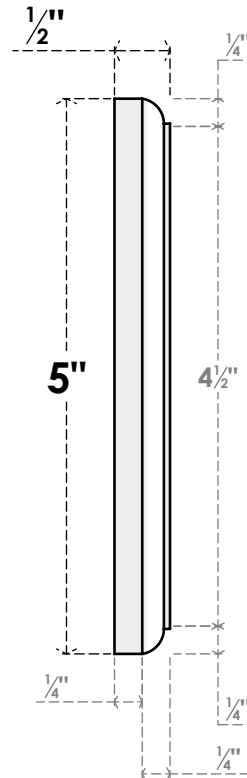

ROSP050X050X050SDG04

5"W X 5"H X 1/2"P STANDARD SEDGWICK BULLSEYE ROSETTE WITH ROUNDED EDGE, ARCHITECTURAL GRADE PVC

FRONT

SIDE

EKENA MILLWORK
2300 WEST MAIN ST.
CLARKSVILLE, TX 75426
TOLL FREE: 866-607-0453
WWW.EKENAMILLWORK.COM

NOTES

1. INSTALLATION TO BE COMPLETED IN ACCORDANCE WITH MANUFACTURER'S SPECIFICATIONS.
2. DRAWING MAY NOT BE TO SCALE
3. THIS DRAWING IS INTENDED FOR DESIGN AND PLANNING PURPOSES ONLY.
4. ALL INFORMATION CONTAINED HEREIN WAS CURRENT AT THE TIME OF DEVELOPMENT BUT MUST BE REVIEWED AND APPROVED BY THE PRODUCT MANUFACTURER TO BE CONSIDERED ACCURATE.
5. ARCHITECTURAL GRADE PVC PRODUCTS ARE MADE FROM EXPANDED CELLULAR PVC AND COME NATURALLY WHITE BUT MAY BE PAINTED